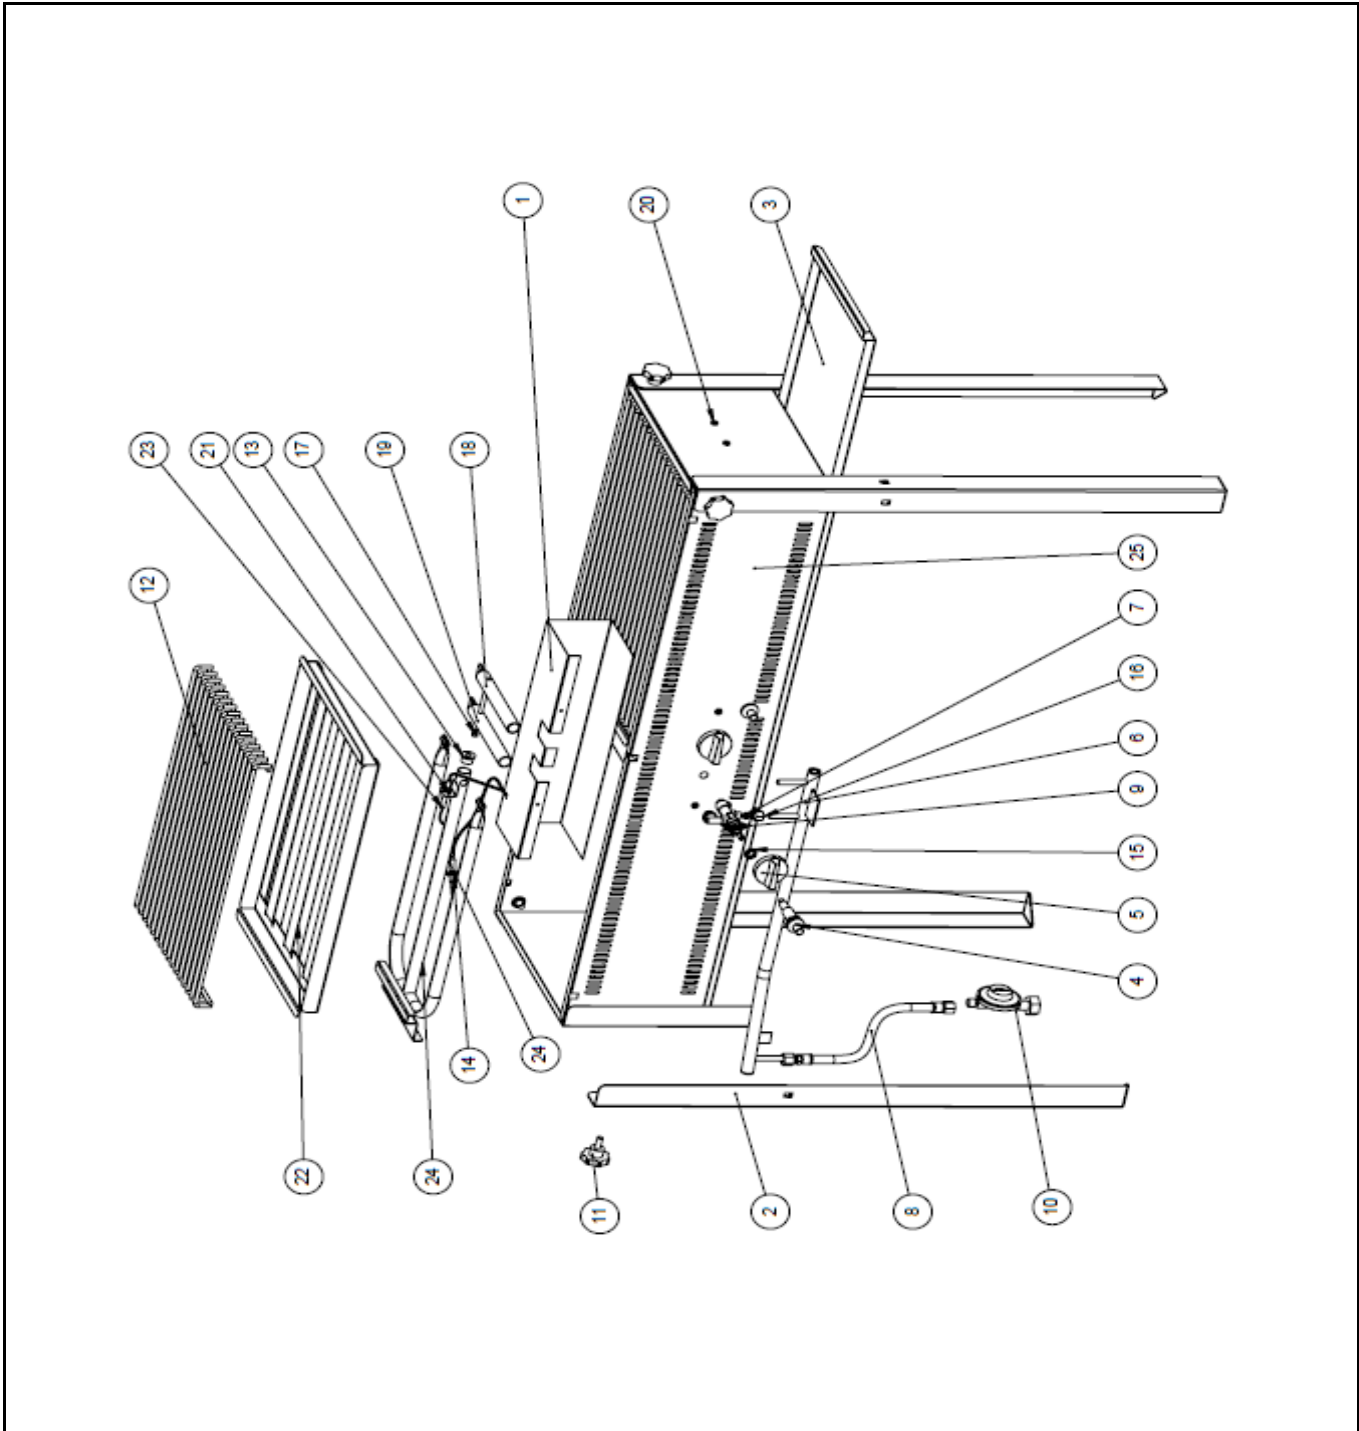

Drawing

Hendi B.V.
Steenoven 21
3911 TX Rhenen
The Netherlands

Batch #
0000000

Appliance part#
145951

Description
Grill system model 2000

Date	08-07-2013	Revision #	Revision version
Revision	First bill of materials (BOM)