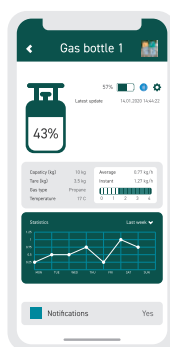

### Overview

iGasView overview of selected group (Kitchen).

Page provides simple overview of grouped items with basic information such as connection (on/off), battery status and fill level (gas cylinder) or current temperature (thermometer).

Information can be expanded to show additional information by pressing arrow down. Can be hidden again by pressing arrow up.

### Gas Bottle

Single page for each item. Shows detailed information and use statistics.

Bottom graphic shows estimated duration left on current setting (like distance to empty tank in a car). Left "speedometer" shows gas setting - from closed to fully open. Right graphic shows time left to empty bottle on current setting. Measured by using a period of time backwards (10 sec. i.e.) combined with gas level declination.