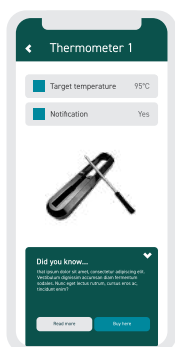

Thermometer

On unit page, it is possible to configure specific settings for selected item.

Pop-up overlays in bottom of screen provide tips and tricks to optimize use of accessories and urges user to purchase additional equipment to expand possibilities.