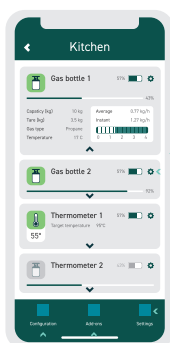

Overview

iGasView overview of selected group (Kitchen).

Page provides simple overview of grouped items with basic information such as connection (on/off), battery status and fill level (gas cylinder) or current temperature (thermometer).

Information can be expanded to show additional information by pressing arrow down. Can be hidden again by pressing arrow up.