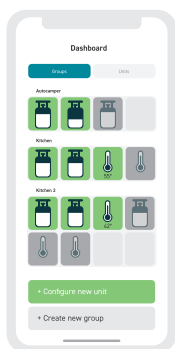

## MAIN FEATURES

Designed for outdoor  
as well as indoor use

Precise gas weight  
Water tight Ip55

Connects With  
Bluetooth

- Real Time gas level Monitoring
- Smart phone application
- Adjustable size
- Advertising
- Bluetooth connectivity
- Water tight Ip55
- Manual display - offline

# iGasView

## Smartphone Application

The iGasView app connects to iGasView devices primarily to control and monitor gas consumption in gas cylinder but can also be utilized to use for cooking thermometer, camper vans, and use in caravan/RV construction and other applications related to use of gas.

### Home screen

Dashboard landing page shows overview of grouped items or single units (possible to toggle between).

Groups show overview and basic information on gas bottle level and thermometer current temperature. Gas bottles are shown in a red box if they are below critical gas level (>15%).